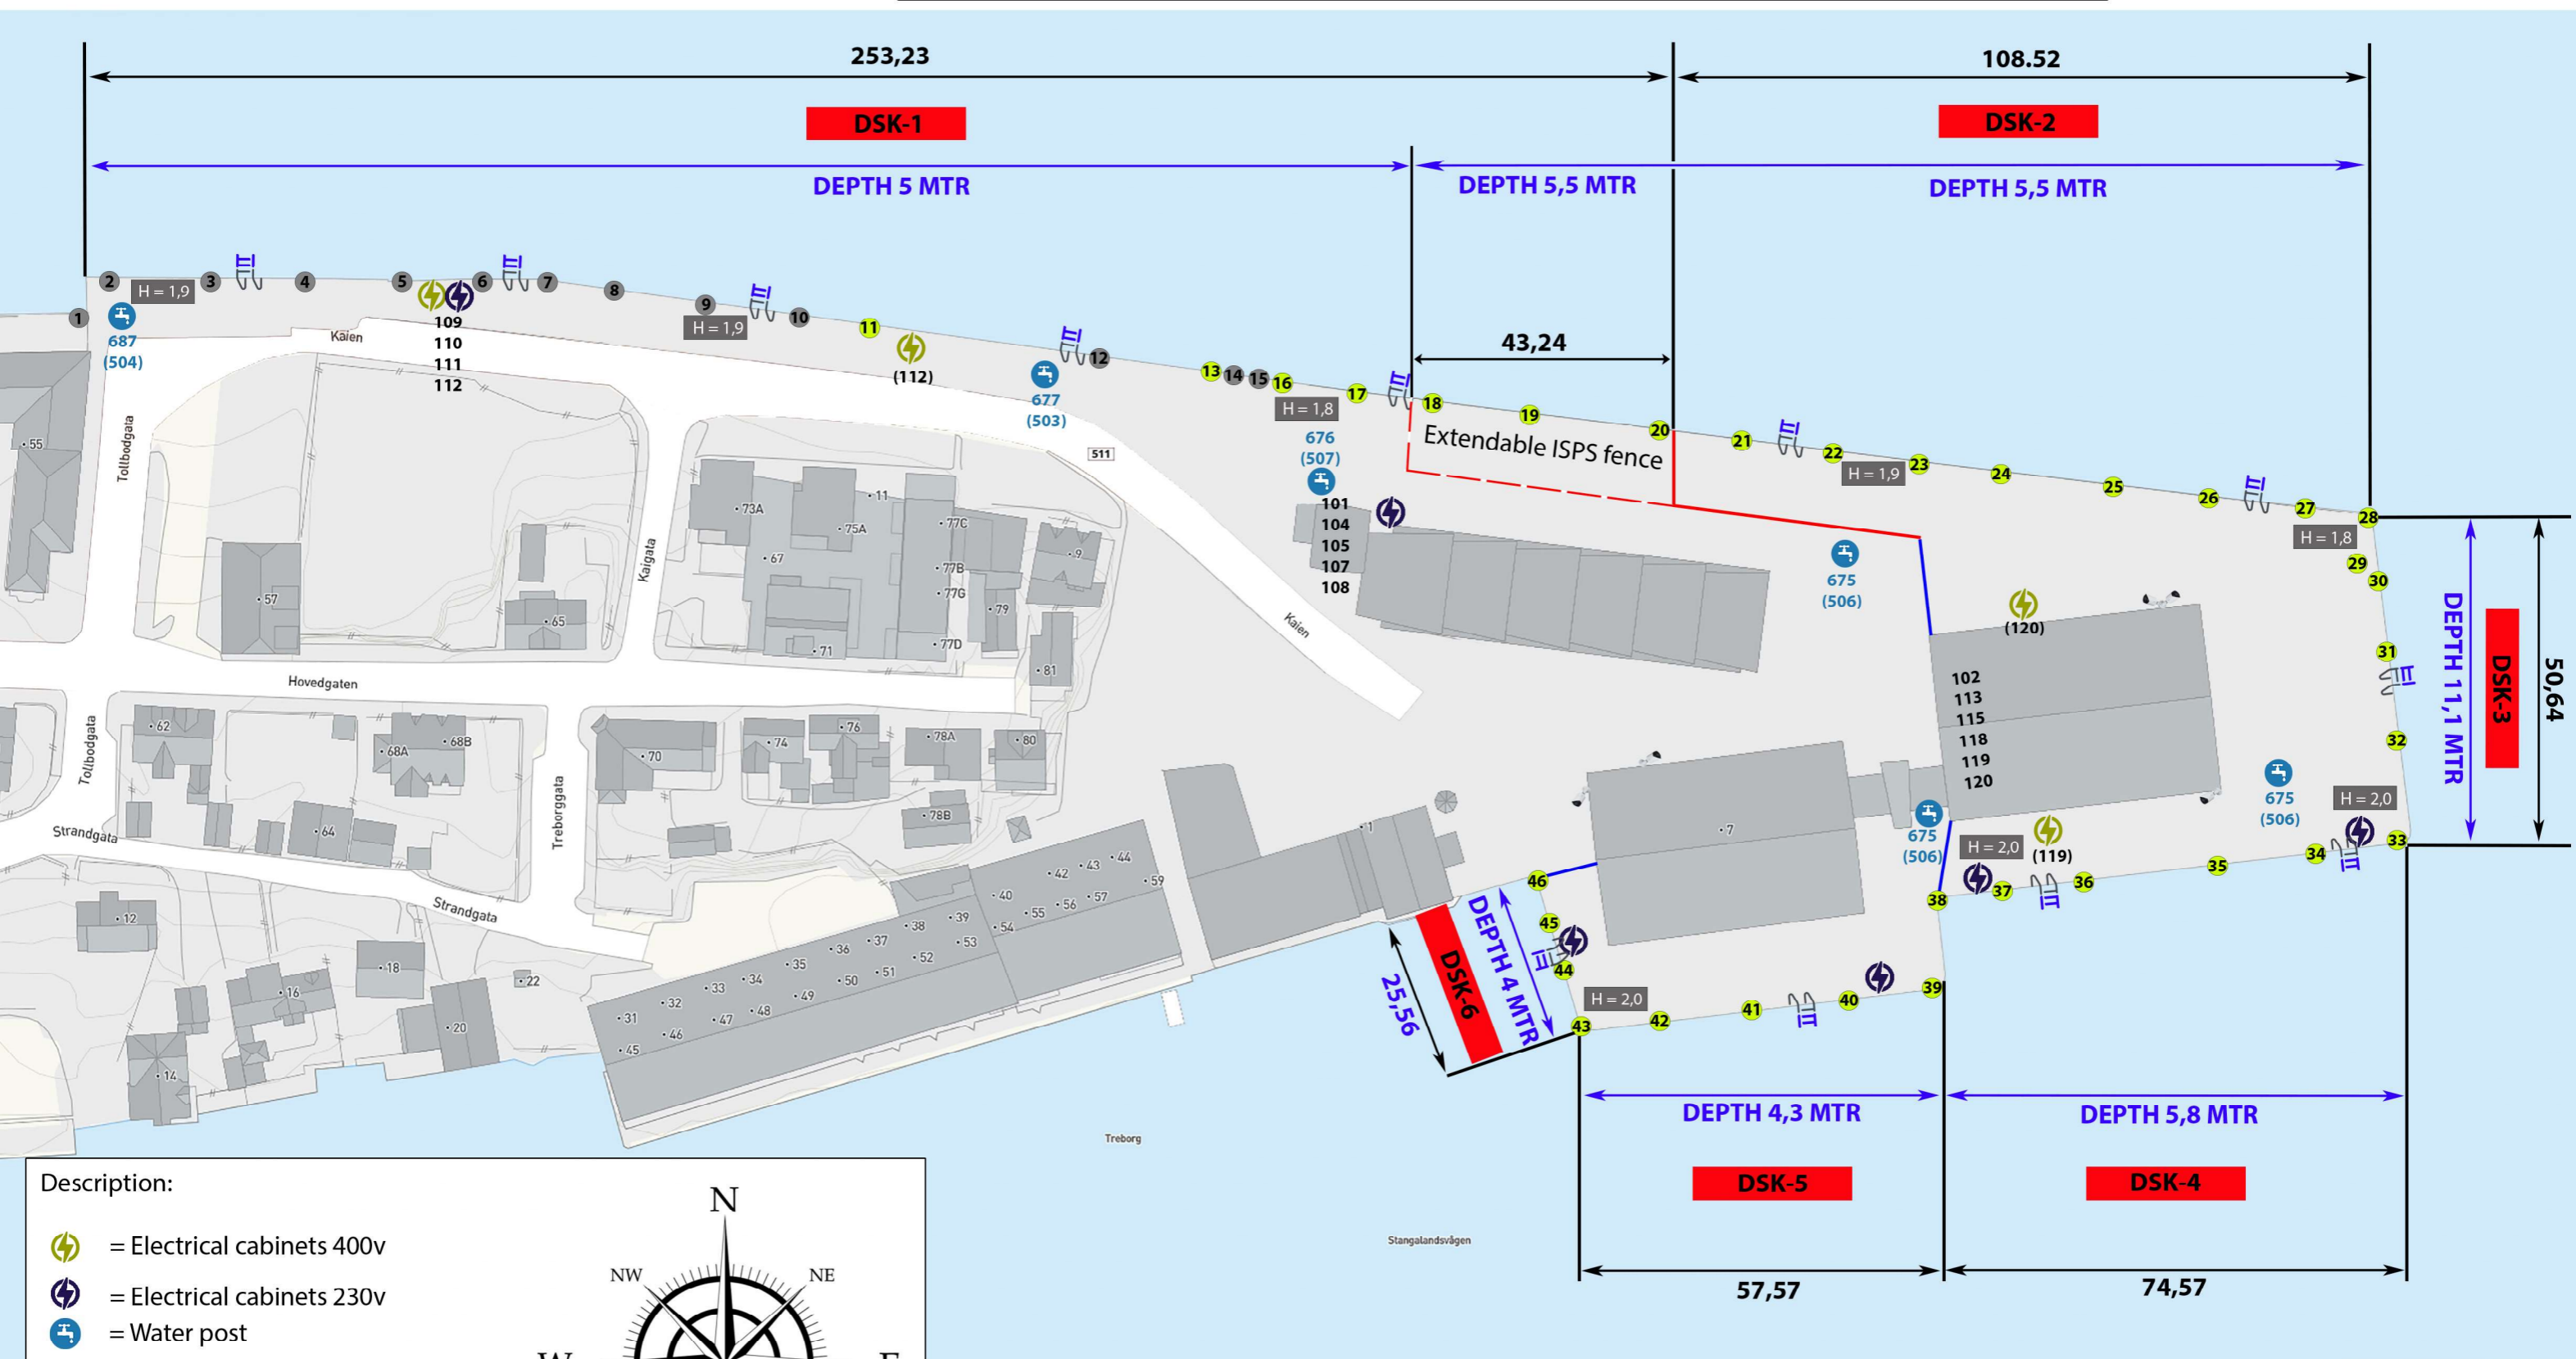

NOT FOR NAVIGATIONAL USE!

REV.NR. 07 - 02.07.2020

Kopervik Havn AS

Description:

- = Electrical cabinets 400v
- = Electrical cabinets 230v
- = Water post
- = ISPS Fence
- = ISPS Gate
- = Rescue ladder
- = Quayheights above chart datum

- Mooring bollards - no. & tons**
- 50T
 - UDEF
 - Pull Test 50T